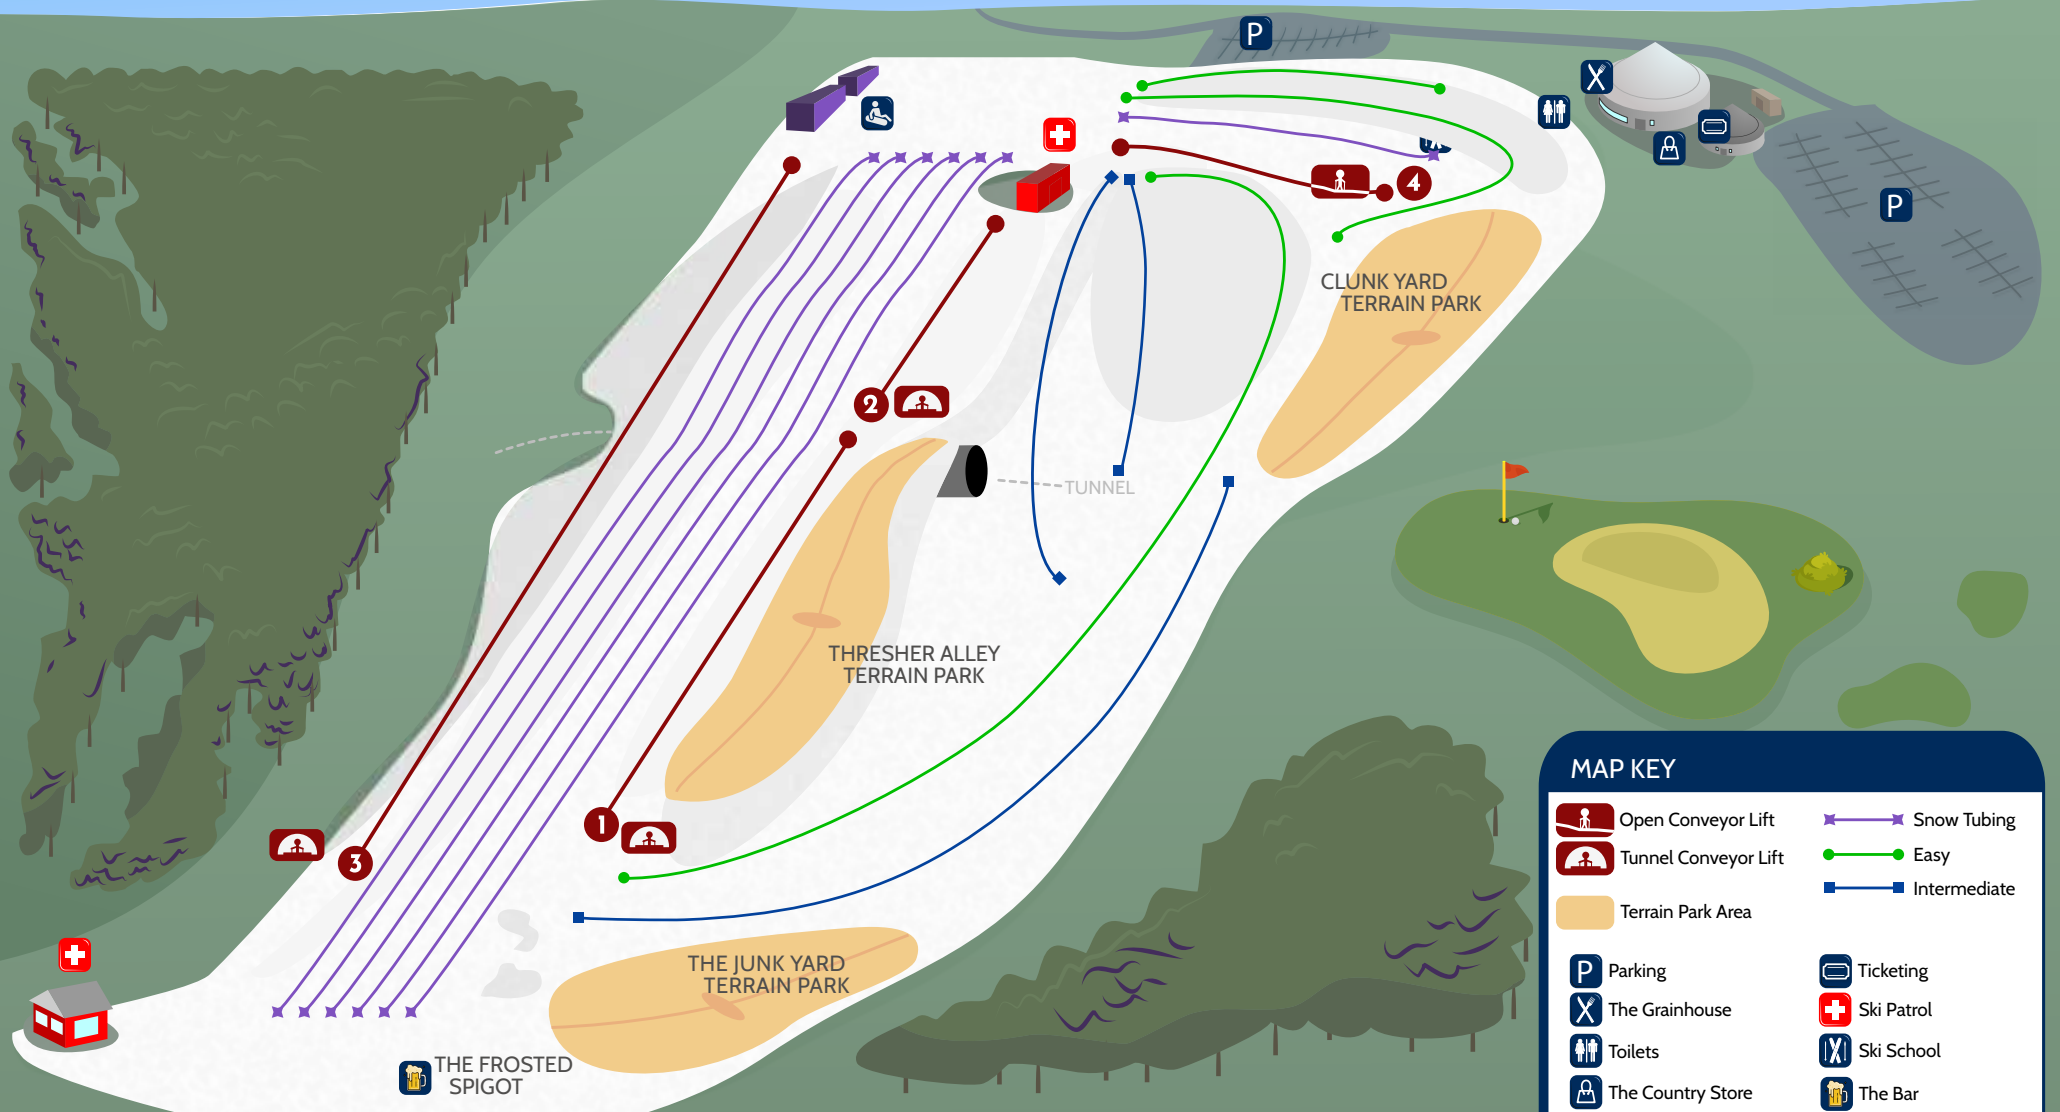

HOEDOWN HILL

— WINDSOR, CO. —

MAP KEY

Open Conveyor Lift	Snow Tubing
Tunnel Conveyor Lift	Easy
Terrain Park Area	Intermediate
Parking	Ticketing
The Grainhouse	Ski Patrol
Toilets	Ski School
The Country Store	The Bar
Tubing Pick Up Area	